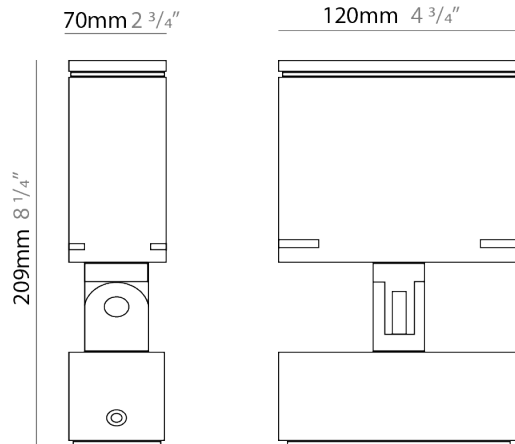

TARGET SURFACE

E9F233- _____ - _____
base number   Finish   Lens
                         Options   Options

1. To build a product code in our configurator select the specify button on the base model # product page
2. To build a manual product code on this datasheet choose from the options listed below in blue font and add the suffix to the base model #

GENERAL

Series: Target
Brand: Platek
Division: Exterior
Mounting Type: Surface
Mounting Location: Above Ground
Subcategory: Flood

PHYSICAL

Shape: Rectangle
Length (mm): 120
Length (in): 4 3/4
Width (mm): 70
Width (in): 2 3/4
Height (mm): 213
Height (in): 8 3/8
Light Distribution: Adjustable / Direct
Screws: A4 stainless steel
Diffuser: Clear tempered glass
Fixture Finish: [BLK / WHI / GRY / COR / ANT / BRZ](#)
Fixture Material: Aluminum Die Cast
Cable Details: 2000mm Cable

ELECTRICAL

Lamp Type: LED
Total Output Wattage (W): 16
Dimming: DMX
Driver Included: No
Driver Location: Remote
Driver Type: Constant Current - Universal
Driver Class: Class 2
Input Voltage (V): 120 - 277
Constant Current (MA): 700

LED

Number of LEDs: 8
Color Temperature (°K): RGBW
CRI: >80 CRI
Lamp Life (hrs): 60000
Special LEDs offerings: RGBW

OPTICAL

Optic°: [9 / 24 / 48 / ELL](#)
Adjustability: Rotational 330°; Tilt 90°

RATINGS AND CERTIFICATIONS

Certified By: Certified for North American Standards
IP Rating: IP66
IK Rating: IK08
Bug Rating: B1 U0 G0